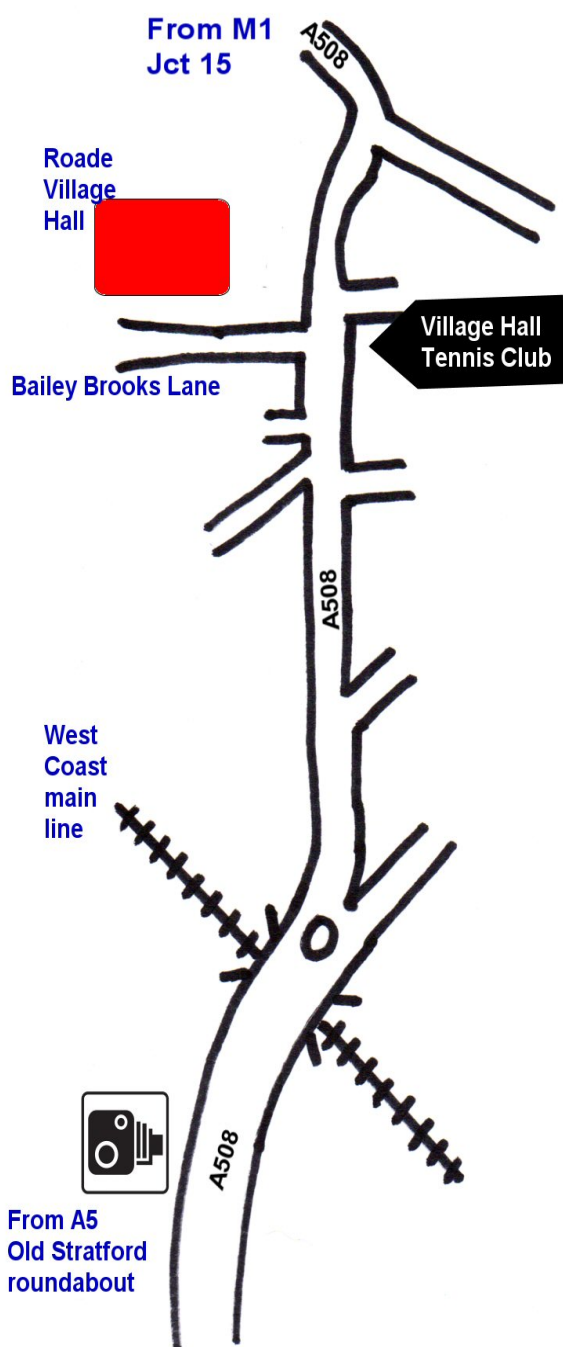

# HOW TO FIND US

SatNav NN7 2LS

Lat/Long 52.161603 -0.899606

## By road from M1

Take M1 junction 15 and follow signs for A508. Follow this road all the way into Roade. Enter Roade through a S bend and then take the first turning on the right BAILEY BROOKS LANE. This turning is signposted Village Hall / Tennis Club .

## By road from A5

At the Old Stratford roundabout take the A508 signposted Northampton. Follow this road all the way into Roade. Drive through Roade, past the speed camera, and at the mini roundabout take the first exit (A508). Proceed along A508 until you see signpost Village Hall / Tennis Club. Turn left here into BAILEY BROOKS LANE.

## By Public Transport

From Northampton Stagecoach nos. X6 or X7.

Also Red Kite no 33