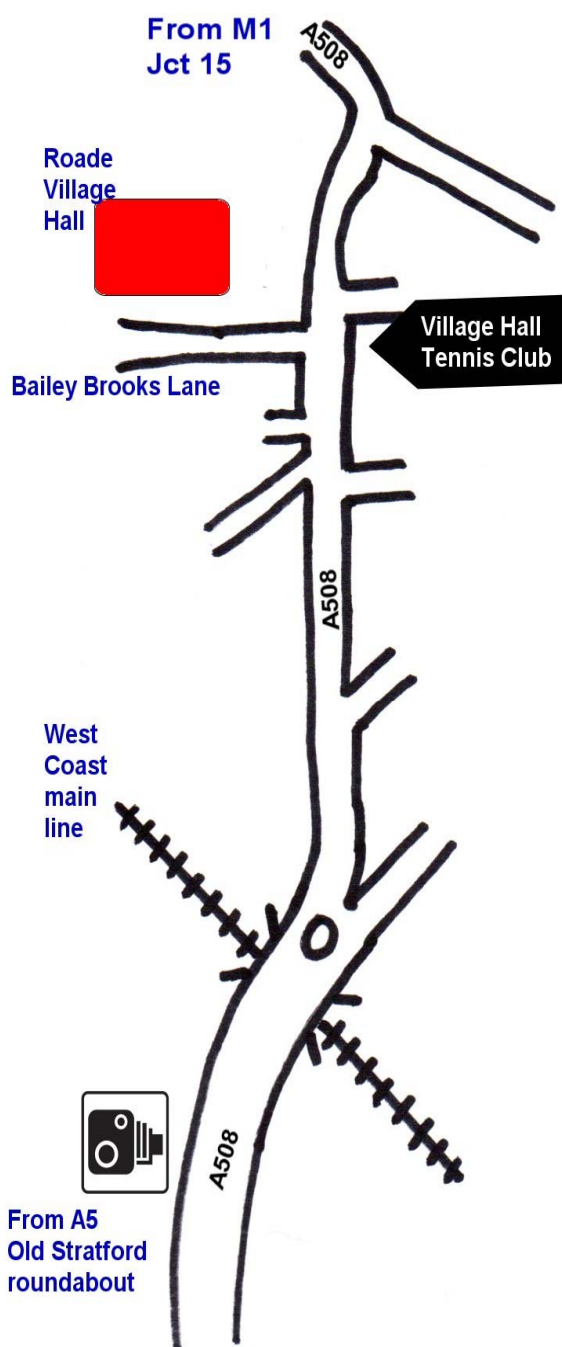

## **MODEL RAILWAY EXHIBITION**

**SATURDAY 21st AUGUST 2021**

**from 10.00am to 4.00pm**

**Roade Village Hall**

**Bailey Brooks Lane ROADE**

**Northamptonshire NN7 2LS**

**Displaying a varied range of Model Railway layouts  
built in several gauges and scenarios**

# HOW TO FIND US

SatNav NN7 2LS

Lat/Long 52.161603 -0.899606

## By road from M1

Take M1 junction 15 and follow signs for A508. Follow this road all the way into Roade. Enter Roade through a S bend and then take the first turning on the right BAILEY BROOKS LANE. This turning is signposted Village Hall / Tennis Club .

## By road from A5

At the Old Stratford roundabout take the A508 signposted Northampton. Follow this road all the way into Roade. Drive through Roade, past the speed camera, and at the mini roundabout take the first exit (A508). Proceed along A508 until you see signpost Village Hall / Tennis Club. Turn left here into BAILEY BROOKS LANE.