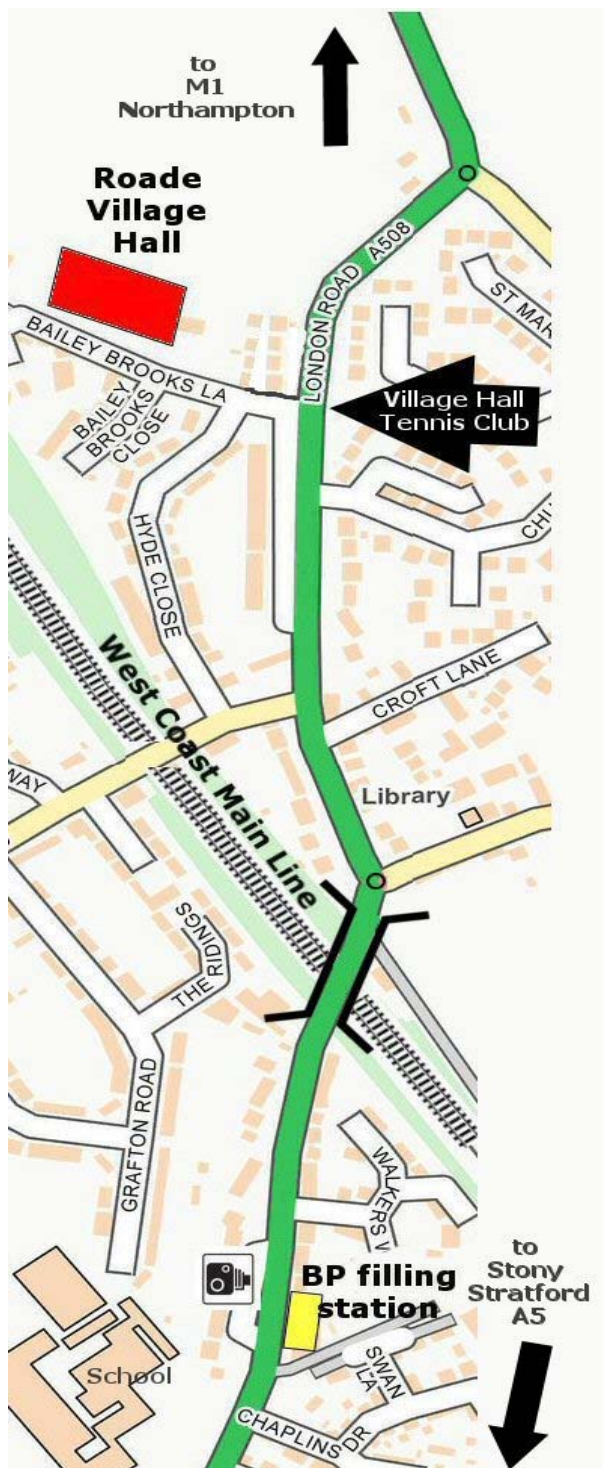

HOW TO FIND US

SatNav Data

Post Code :

NN7 2LS

Lat/Long :

N 52° 09' 42" W 0° 53' 59"

52.161603 -0.899606

By road from M1

Take M1 junction 15 and follow signs for A508. Follow this road all the way into Rode. Enter Rode via a mini roundabout, taking the second exit. Proceed through a S bend. Take the first turning on the right BAILEY BROOKS LANE. This turning is signposted Village Hall / Tennis Club opposite the turning.

By road from A5

At the Old Stratford roundabout take the A508 signposted Northampton. Follow this road all the way into Rode. Drive through Rode, past the speed camera which is opposite the BP garage. Proceed along the A508 passing over the railway Bridge that crosses the West Coast Main Line. At the mini roundabout take the first Exit (A508 - Northampton). Proceed along A508 until you see the sign Village Hall / Tennis Club opposite the turning into BAILEY BROOKS LANE. Turn left here into BAILEY BROOKS LANE.